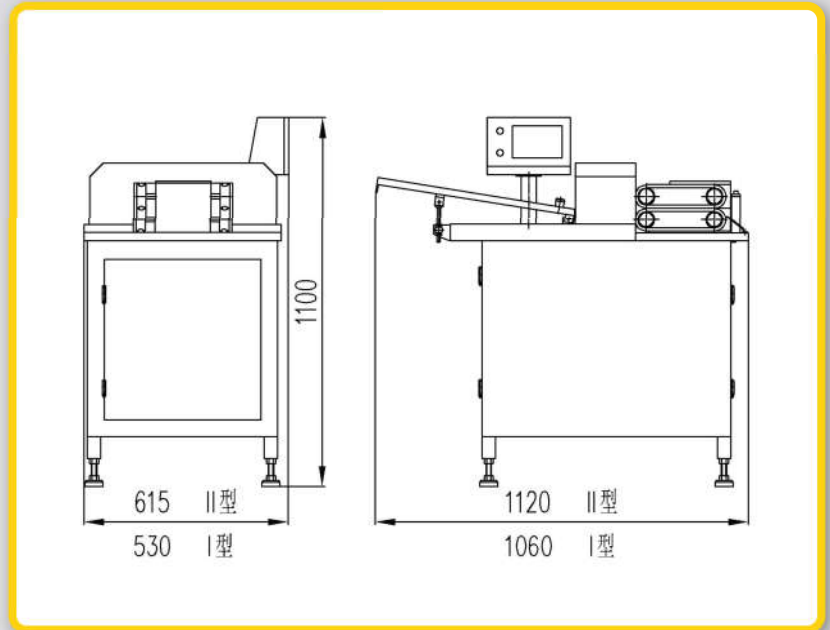

VIDEO INTRO:

EMAIL: anglwhf@vip.163.com
WEB: <http://www.wellermini.com>

TEL: +86 573-82725258; 82725256
FAX: +86 573-82725257