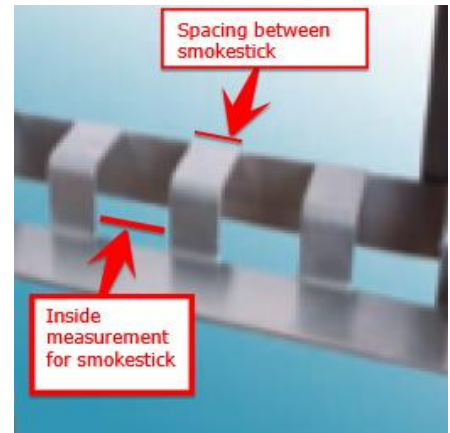

Fill in the blanks below:

Total Height - _____mm

Total Width - _____mm

Total Depth - _____mm

Minimum Height from Ground - ____mm

No. of Shelves - _____

Spacing b/w smokestick - _____mm

Inside measurement for smokestick - _____mm

The standard trolley is Z shape, we also can make Z shape and other customized shape as request.

The standard trolley is for 990-1000mm stick and grids W 940 x D 990 mm. Customization is also possible.